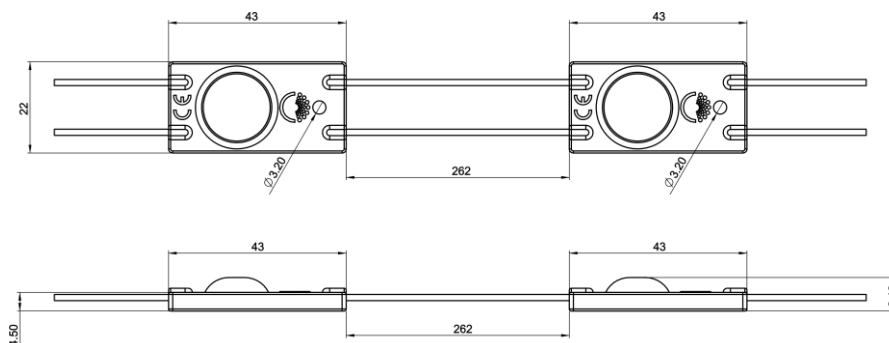

Mechanical dimensions:

UAB AKTO

Mituvos str. 4,
LT-50130 Kaunas, Lithuania.

Mobile: +370 620 34211
E-mail: info@aktoled.com
www.aktoled.com

Registration Nr.: 302788513
VAT Nr.: LT100006898714

IBAN Number: LT667300010133518592
Bank: "Swedbank" AB
SWIFT Code: HABALT22